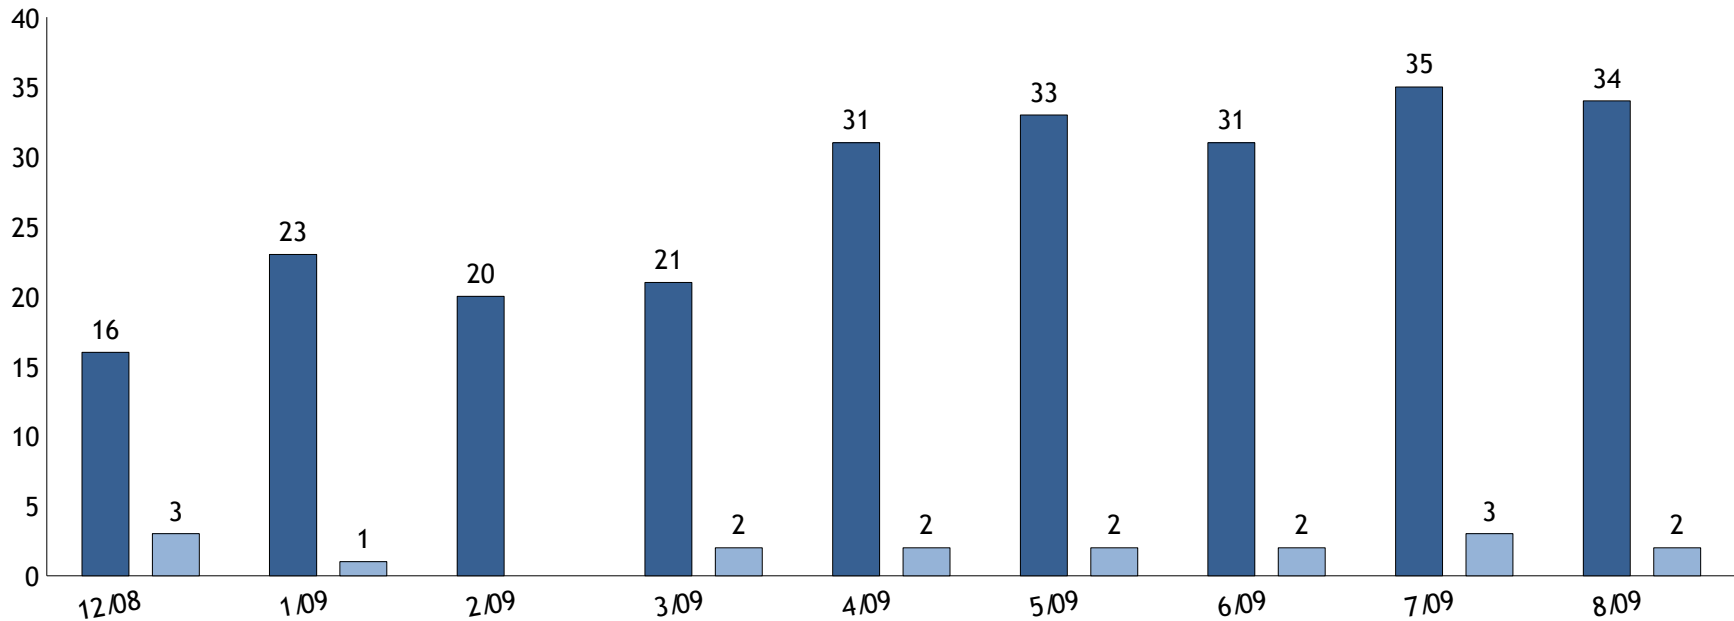

Market Statistics

Number of Home for Sale Vs Sold

County : Marin

Cities : Belvedere; Areas :

Property Sub type(s) : All

Price Range : Any - Any

■ For Sale ■ Sold

Note: This chart shows ratio of "For Sale" properties versus "Sold" properties for the last 9 month(s) in the selected area. This information is deemed reliable but not guaranteed.