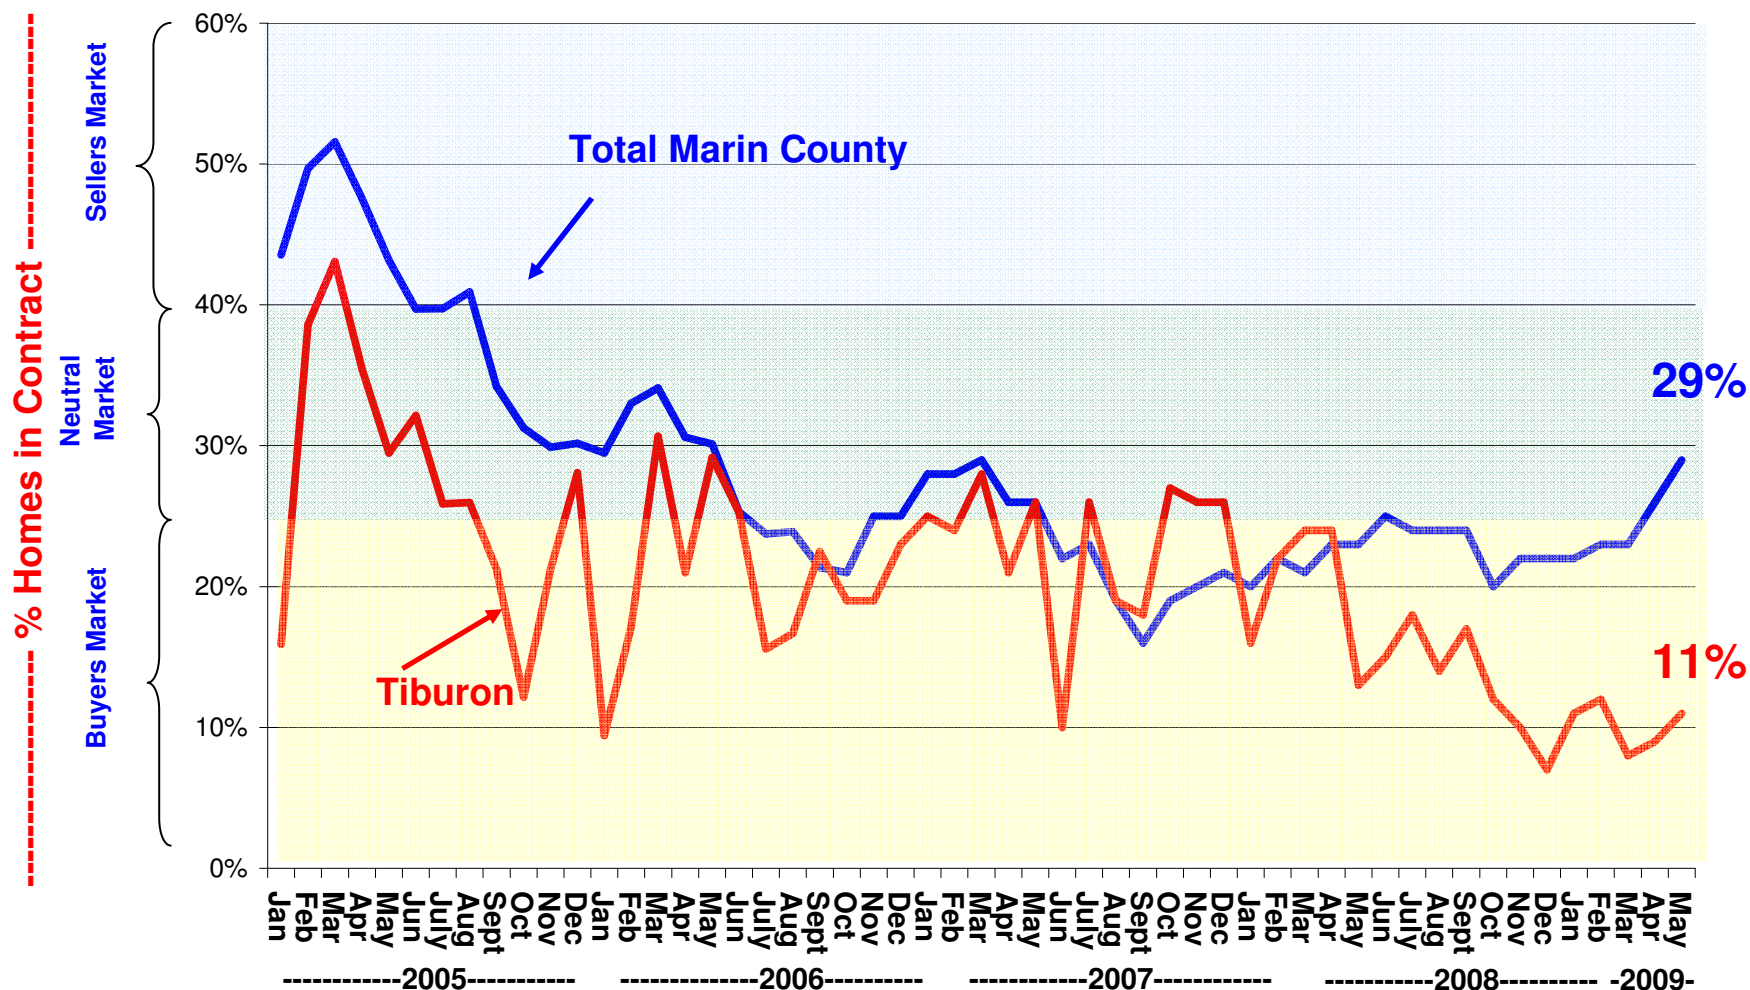

Tiburon -- % of Homes in Contract -- Jan 2005 thru May 2009
 All Residential (Includes Condos)

% in Contract **Type of Market**
 Less than 25% Buyers Market
 25% to 40% Neutral Market
 Greater than 40% Sellers Market