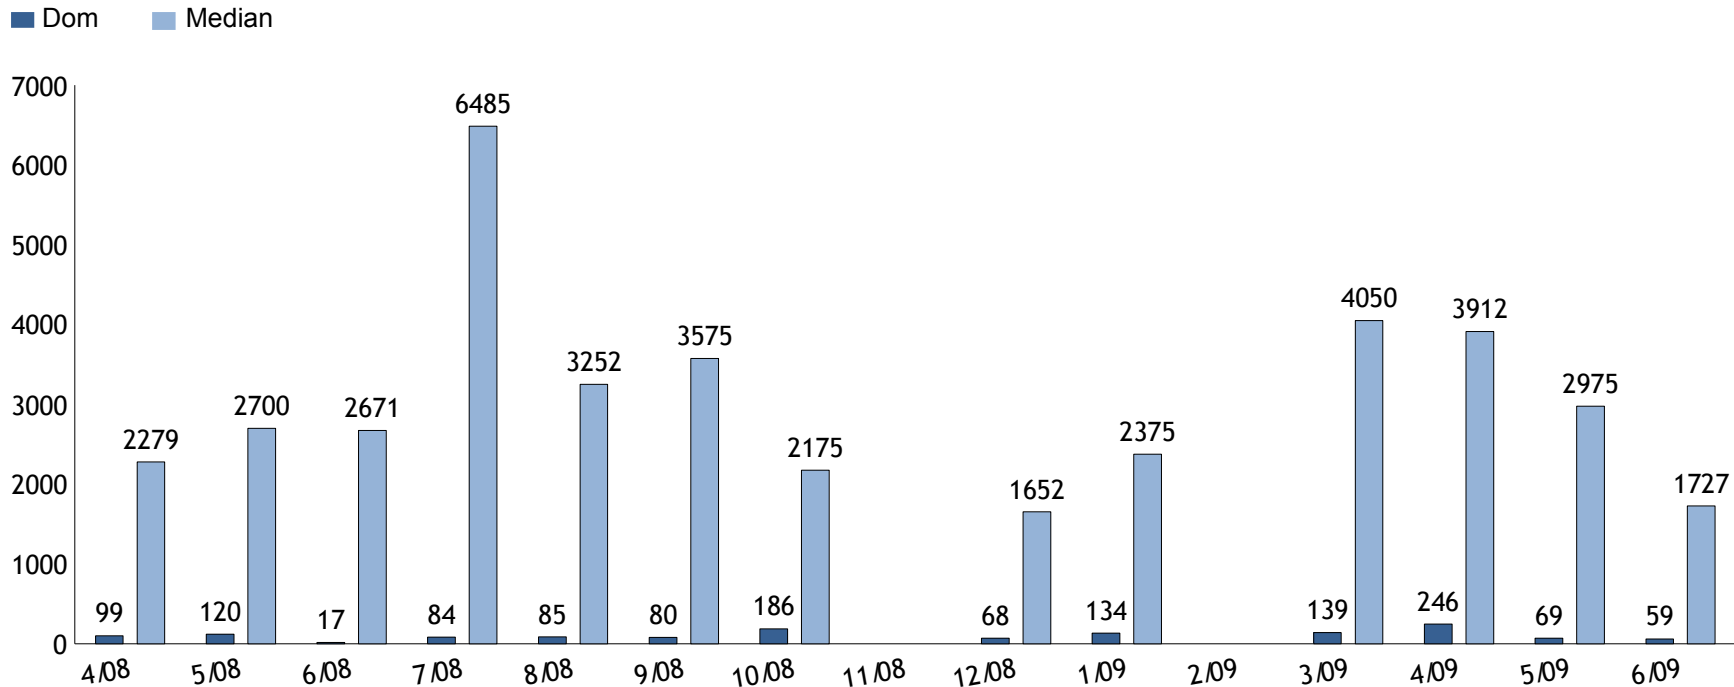

Market Statistics

Days on Market/Median Price(\$000's) of Sold Homes

County : Marin

Cities : Belvedere; Areas : Belvedere

Property Sub type(s) : All

Note: This chart shows the median price and number of days listings have been on the market for the last 15 month(s) in the selected area. This information is deemed reliable but not guaranteed.