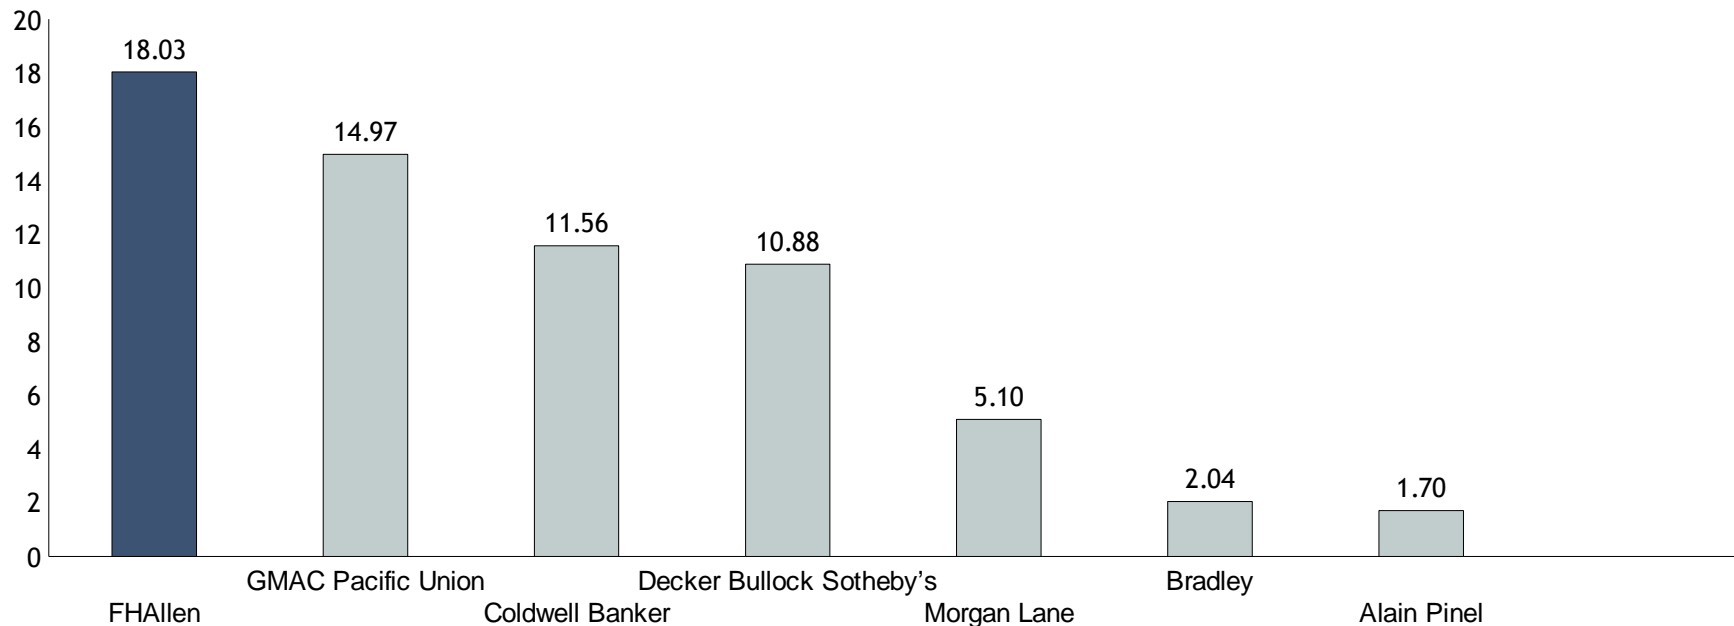

Market Statistics

Market Share Report Bar Chart

County : Marin

Cities : Tiburon; Areas :

Property Sub type(s) : All

Price Range : Any - Any ; Date Range : 1/1/2008 - 7/8/2009

Listing Type : Closed Sales ; Sales Type : Total Sales ; Market Share in : Units

Note: This chart shows the activity of Top Brokers in the area specified. This information is deemed reliable but not guaranteed.