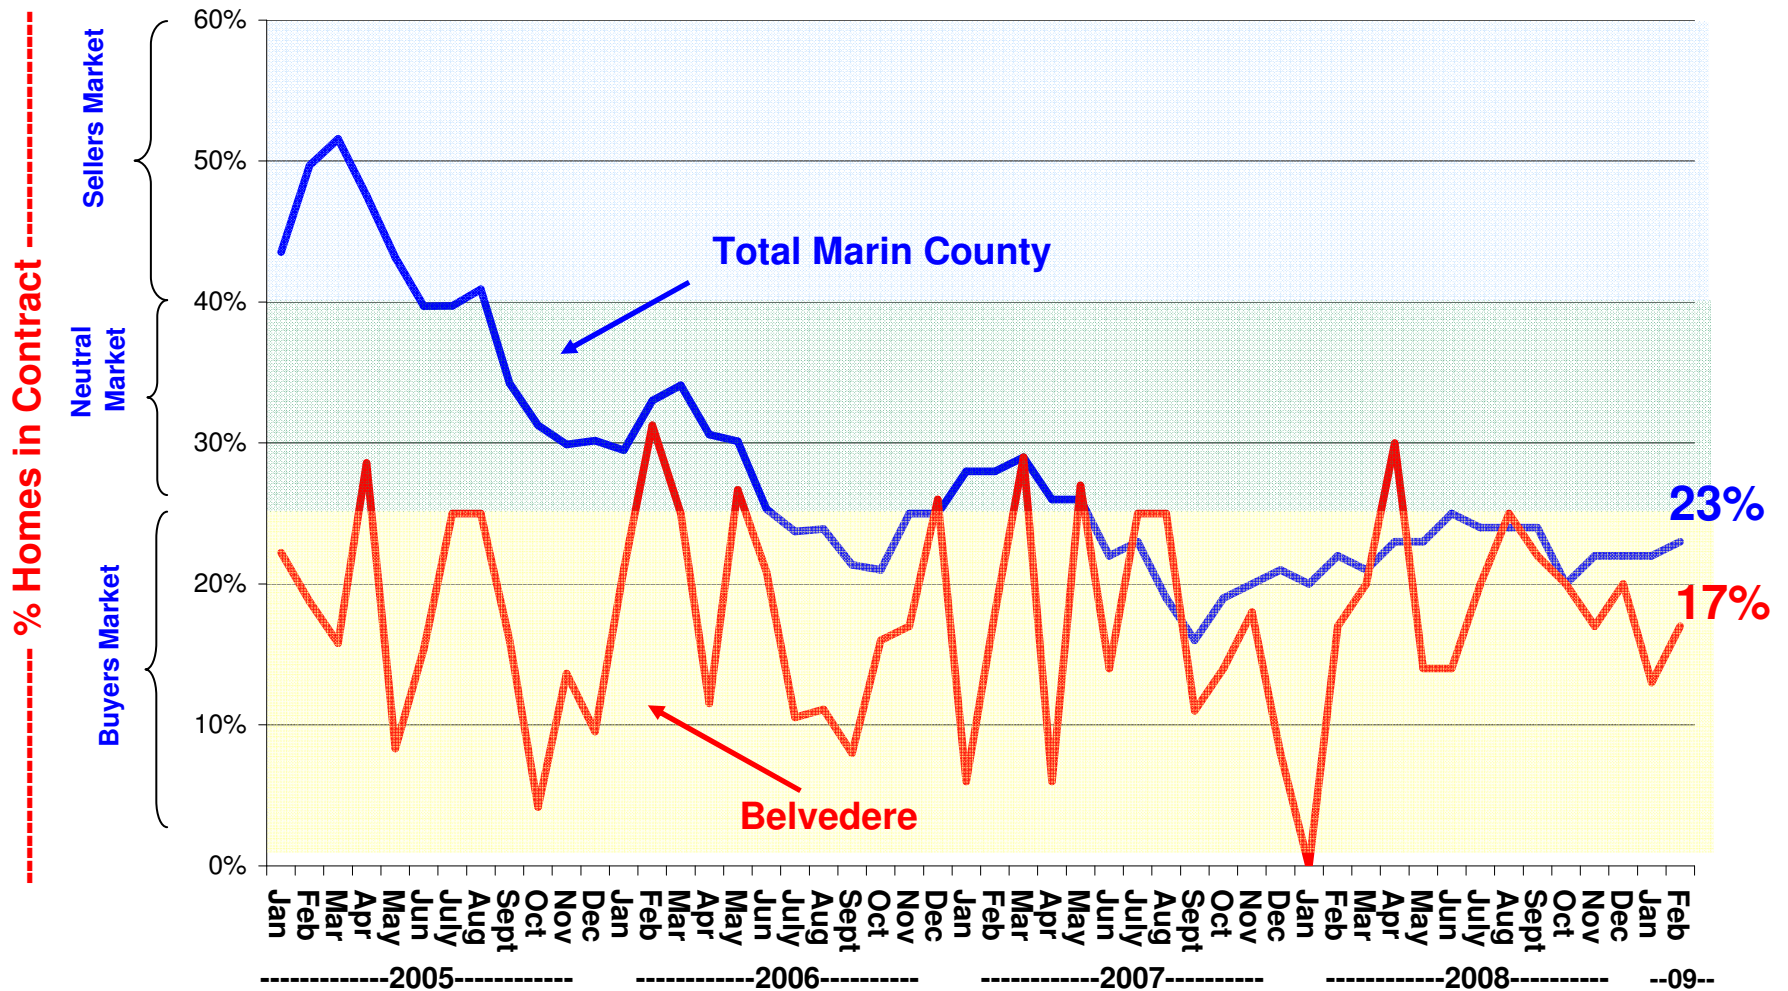

Belvedere -- % of Homes in Contract -- 2005 thru Feb 2009
 All Residential (Includes Condos)

% in Contract **Type of Market**
 Less than 25% Buyers Market
 25% to 40% Neutral Market
 Greater than 40% Sellers Market