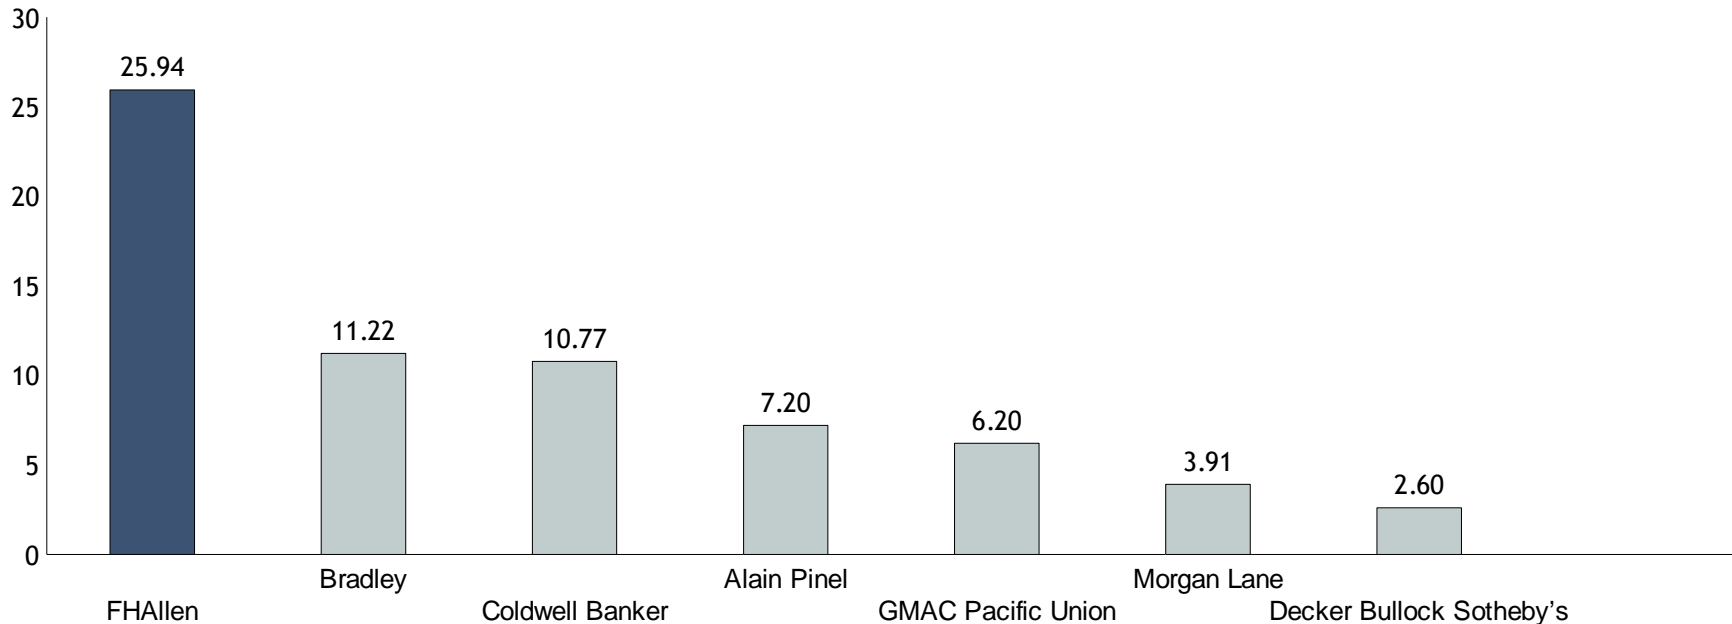

Market Statistics

Market Share Report Bar Chart

County : Marin

Cities : ; Areas :

Property Sub type(s) : All

Price Range : Any - Any ; Date Range : 1/1/2009 - 9/25/2009

Listing Type : Closed Sales ; Sales Type : Total Sales ; Market Share in : Units

Note: This chart shows the activity of Top Brokers in the area specified. This information is deemed reliable but not guaranteed.