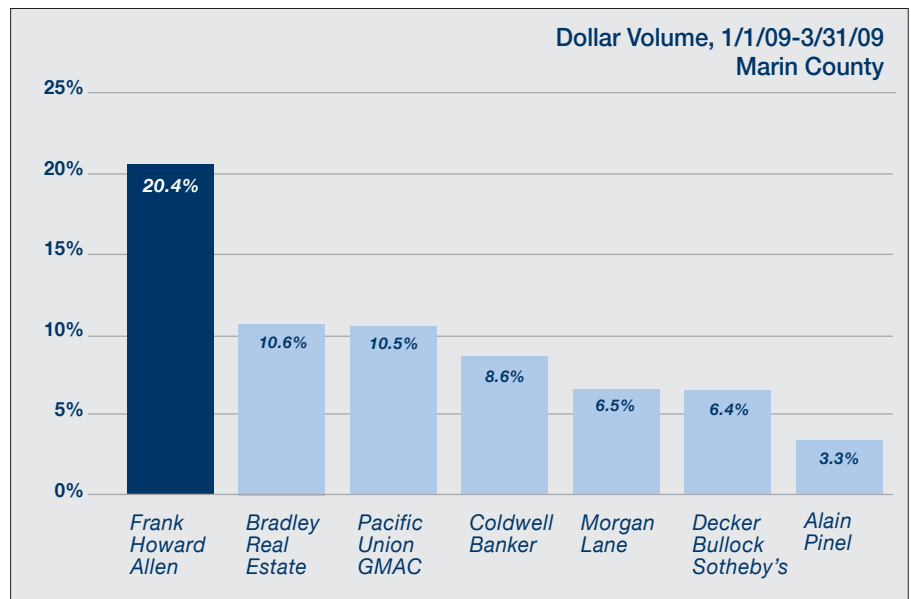

2009 Q1 Market Share

Frank Howard Allen: The Marin County Market Leader, Units Sold & Dollar Volume

Source: BAREIS MLS for residential properties sold in Marin County. Date range: Jan. 1, 2009 - Mar. 31, 2009; Property type: All; Price range: All. Information deemed reliable but not guaranteed; all data subject to errors, omissions and revisions.