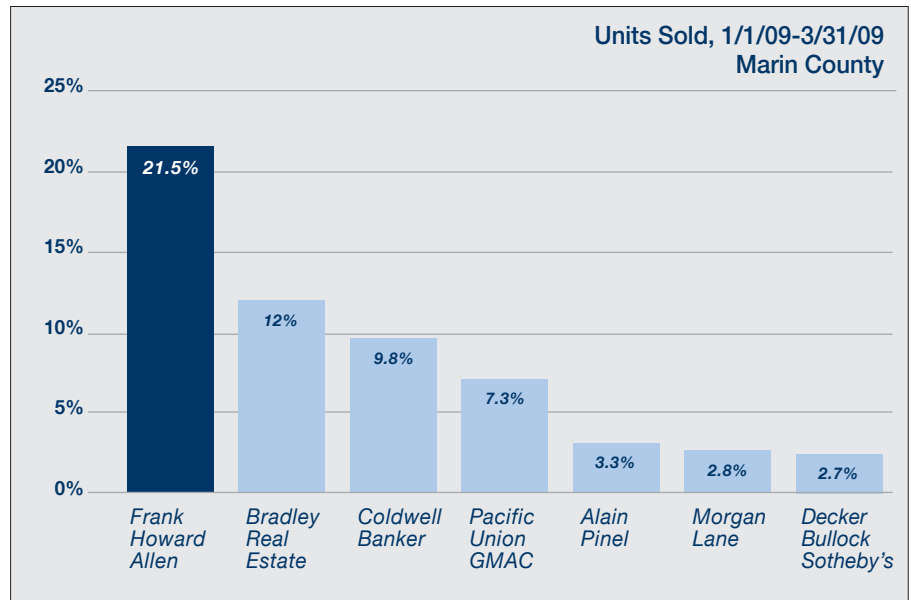

2009 Q1 Market Share

Frank Howard Allen: The Marin County Market Leader, Units Sold & Dollar Volume

Source: BAREIS MLS for residential properties sold in Marin County. Date range: Jan. 1, 2009 - Mar. 31, 2009; Property type: All; Price range: All. Information deemed reliable but not guaranteed; all data subject to errors, omissions and revisions.