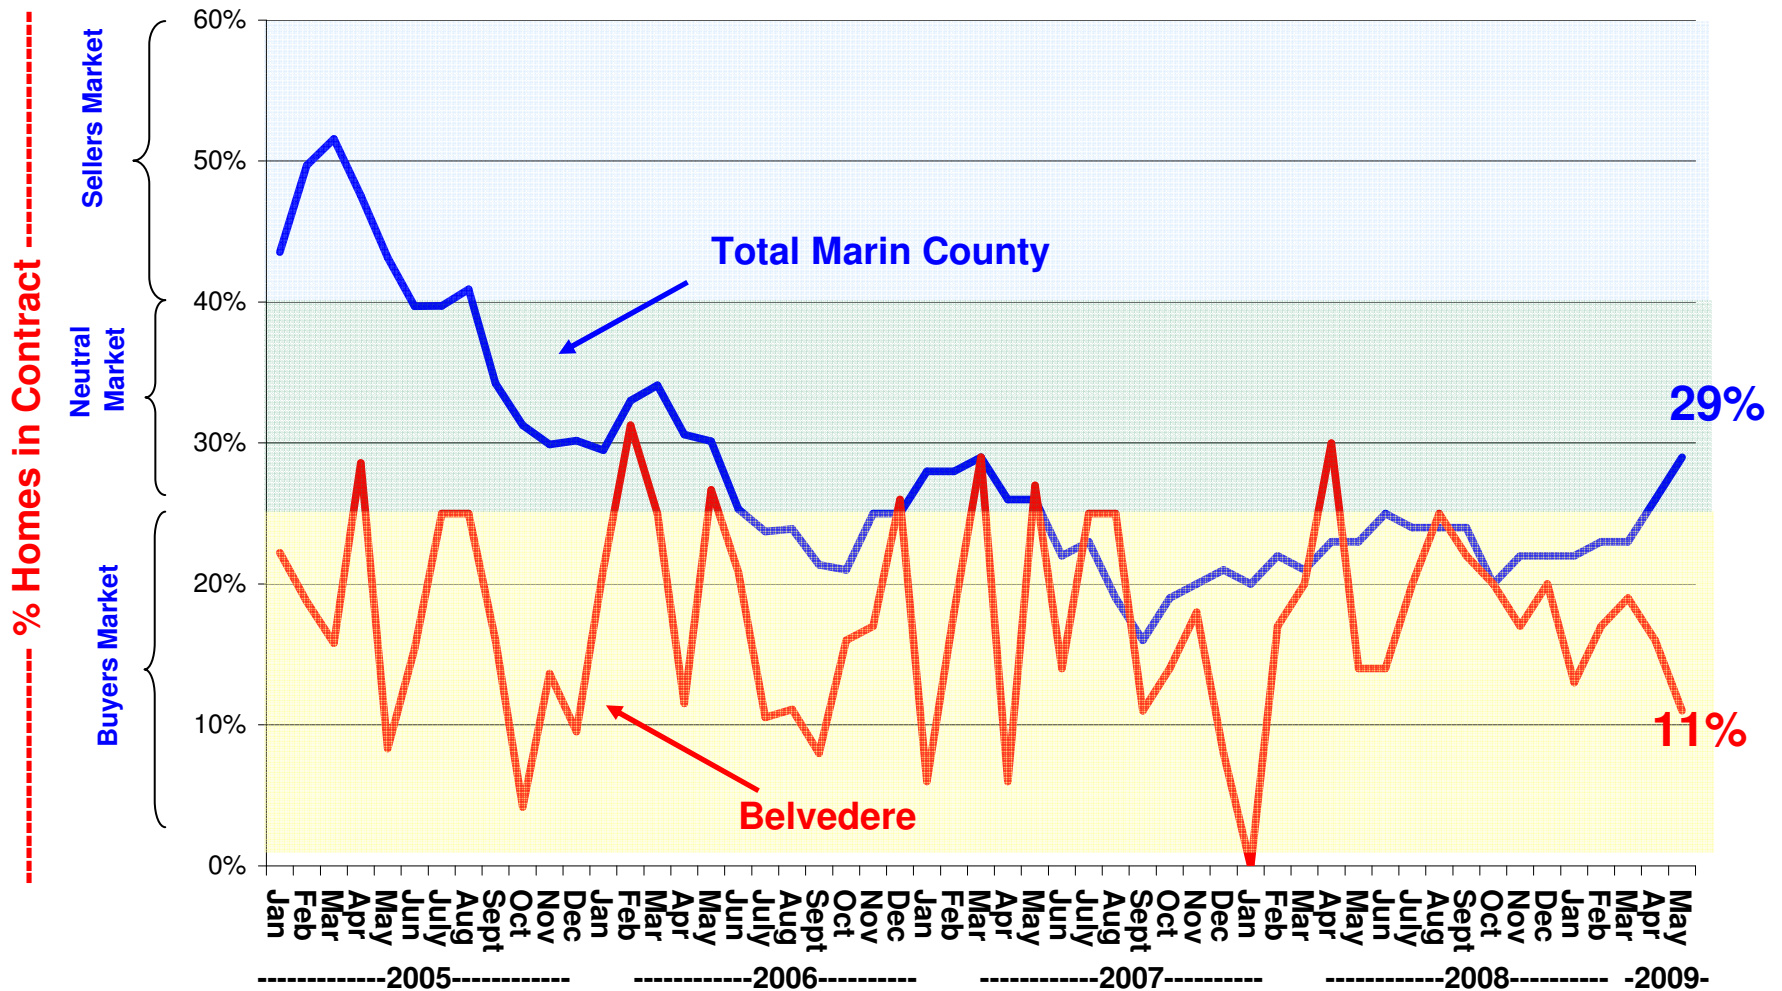

Belvedere -- % of Homes in Contract -- 2005 thru May 2009
 All Residential (Includes Condos)

% in Contract **Type of Market**
 Less than 25% Buyers Market
 25% to 40% Neutral Market
 Greater than 40% Sellers Market