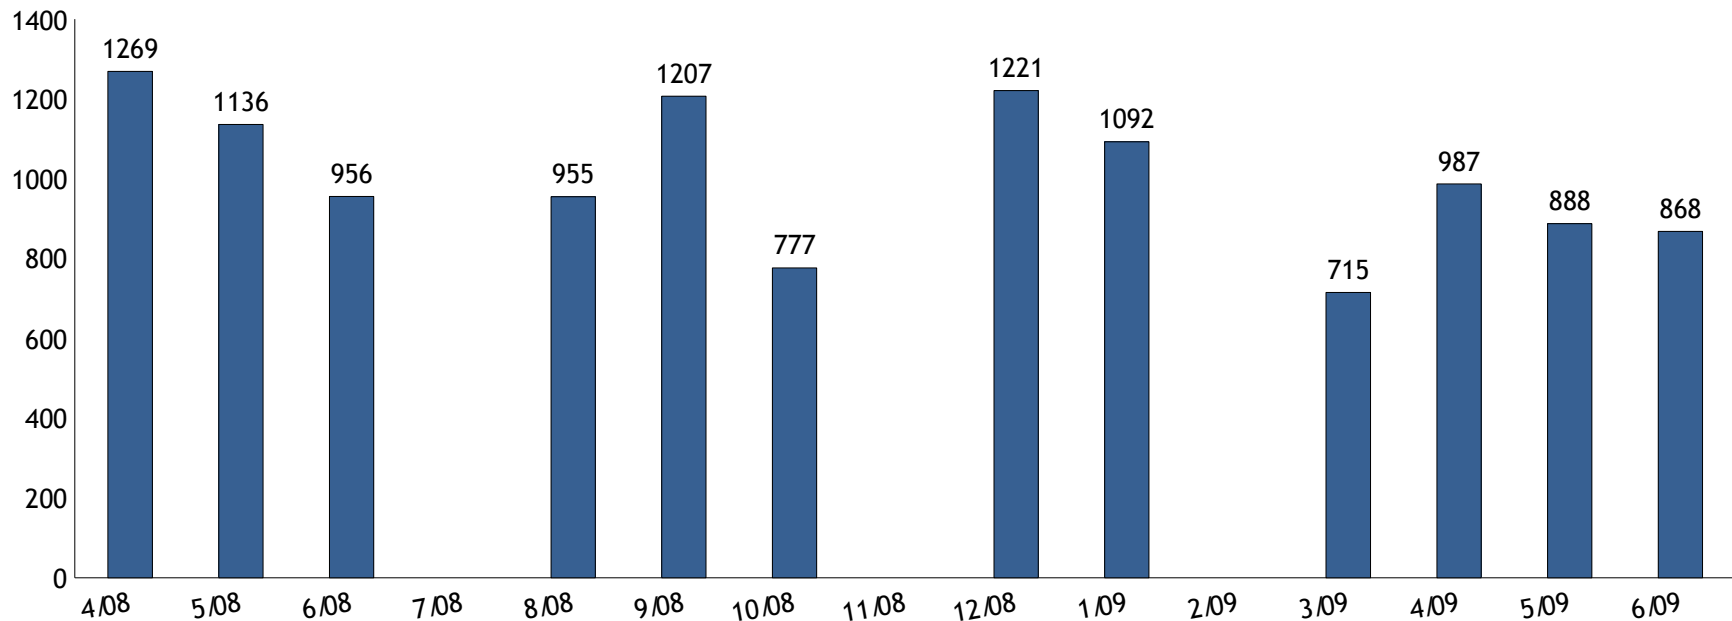

Market Statistics

Average Price per Square Foot

County : Marin

Cities : Belvedere; Areas : Belvedere

Property Sub type(s) : All

Price Range : Any - Any

■ Price

Note: This chart shows the average price per square foot at which listings closed for the last 15 month(s) in the selected area. This information is deemed reliable but not guaranteed.