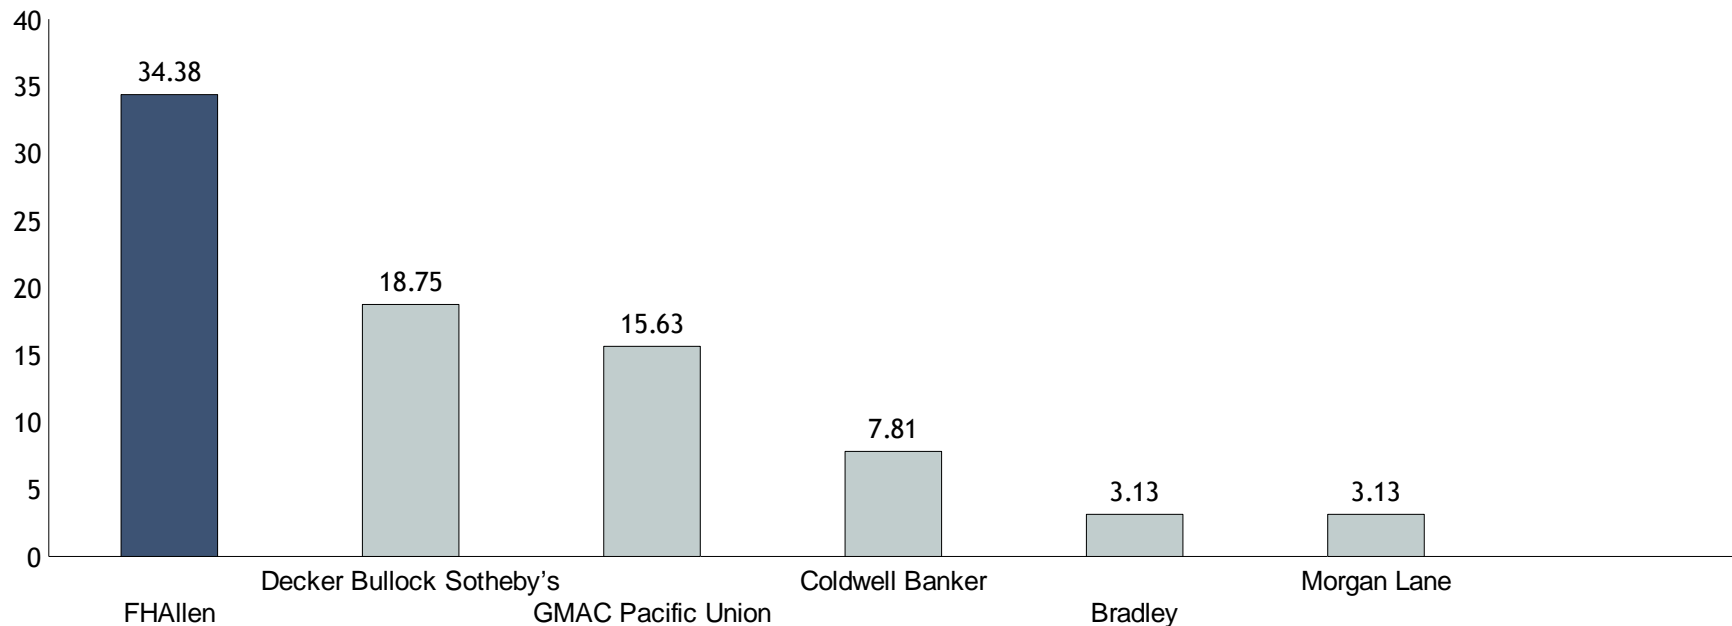

Market Statistics

Market Share Report Bar Chart

County : Marin

Cities : Belvedere; Areas :

Property Sub type(s) : All

Price Range : Any - Any ; Date Range : 1/1/2008 - 7/8/2009

Listing Type : Closed Sales ; Sales Type : Total Sales ; Market Share in : Units

Note: This chart shows the activity of Top Brokers in the area specified. This information is deemed reliable but not guaranteed.