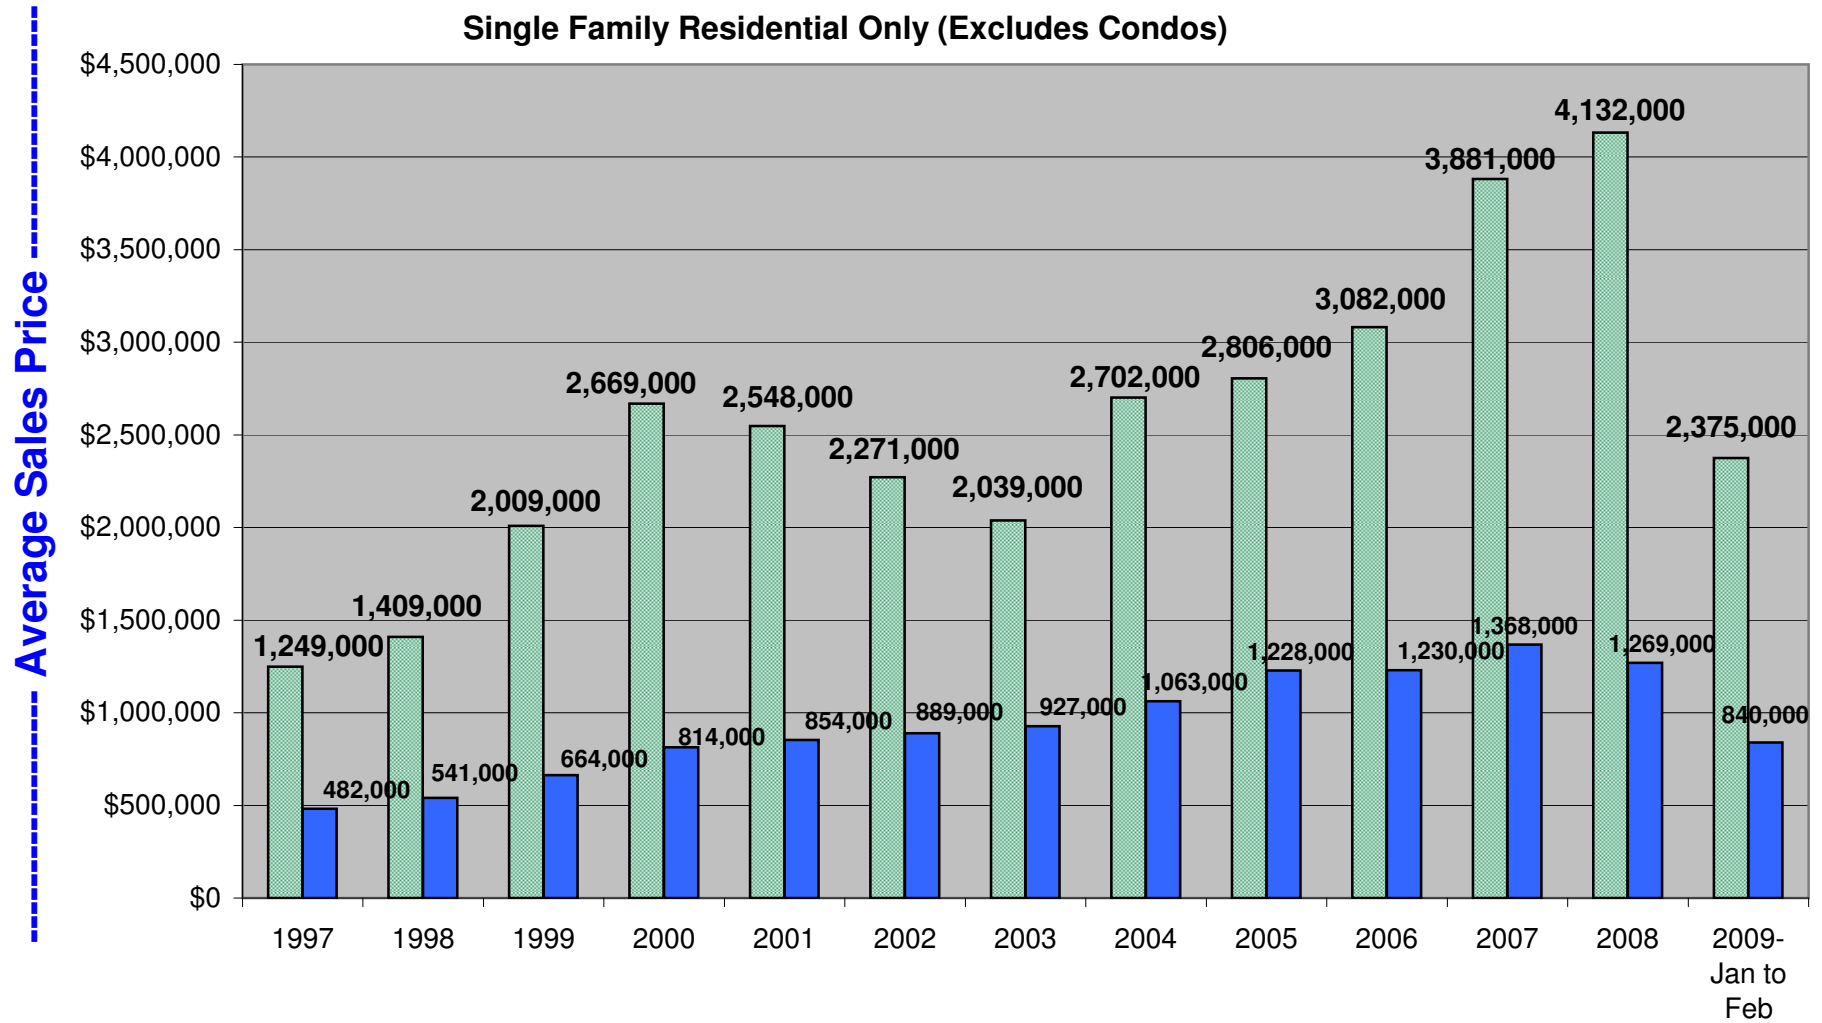

**Belvedere & Marin County** -- Average Sales Price -- 1997 thru Feb 2009

**Single Family Residential Only (Excludes Condos)**

**Belvedere**  
Average Sales Price

**Marin County**  
Average Sales Price

Compliments of Your  
**Frank Howard Allen**  
Real Estate Professional